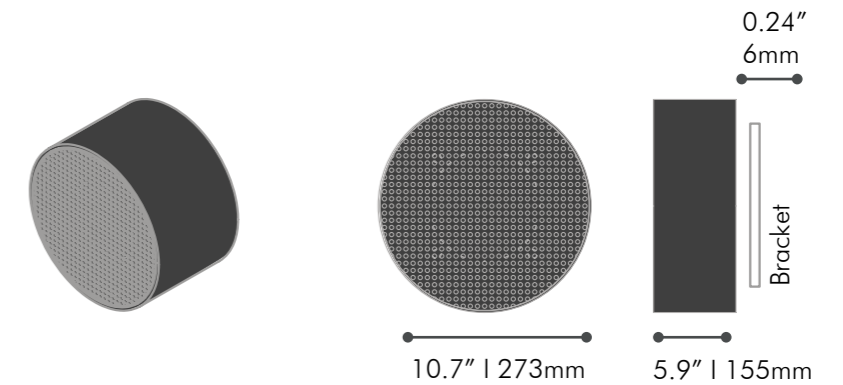

DIMENSIONS

COLORS

ENCLOSURE

Brushed

Painted

Natural Leather

GRILLE

Fabric

Aluminum

* Specifications and dimensions are subject to change without notice

MAGNA

CUSTOM AUDIO REDEFINED