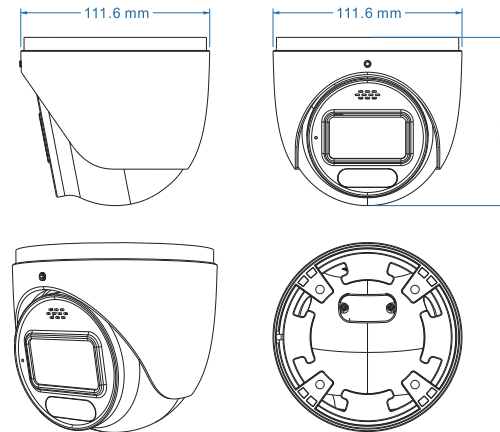

Dimensions

Unit: mm

Product	LUM-820-IP-TMH(W/B)
Streams	Main Stream: H.265+ / H.265 / H.264+ / H.264 Sub/Third: H.265+ / H.265 / H.264+ / H.264 / MJPEG
Main Stream	8MP/6MP/4MP/2K/1080P (60Hz : 1 - 30fps; 50Hz: 1 - 25fps)
Sub Stream	1080P (60Hz/50Hz: 1 - 15fps), 720P, D1, 640 × 360 (60Hz: 1 - 30fps; 50Hz: 1 - 25fps)
Third Stream	720P (60Hz/50Hz: 1 - 15fps), D1, VGA, 640 × 360, CIF, 480 × 240 (60Hz: 1 - 30fps; 50Hz: - 25fps)
Supported Resolutions	8MP (3840 × 2160), 6MP (3200 × 1800), 4MP (2688 × 1520), 2K (2560 × 1440), 1080P (1920 × 1080), 720P (1280 × 720), D1, VGA (640 × 480), 640 × 360, CIF, 480 × 240
Bit Rate	64Kbps - 12Mbps (VBR / CBR)
Audio Compression	G711A / U
Microphone	1CH built-in microphone
SD Card Support	Built-in micro SD card slot; up to 256GB
Speaker	1CH built-in speaker
Audio Input/Output Connectors	1CH audio input; 1CH audio output
Alarm Contact Inputs/Outputs	1CH alarm input; 1CH alarm output
CVBS Output	CVBS output (BNC × 1)
Reset Button	Yes
Network / Ethernet Desc.	RJ-45 10M/100M self-adaptive Ethernet port
Power over Ethernet	IEEE802.3af PoE
Network Protocol	UDP, IPv4, IPv6, DHCP, NTP, RTSP, RTP, RTCP, PPPoE, DDNS, SMTP, FTP, SNMP, RTMP, HTTP, 802.1x, UPnP, HTTPS, HTTP POST, QoS
Interface Protocol	ONVIF
Browser Support	Chrome, Firefox, Safari, Edge, IE Mode in Edge
Power Consumption	DC12V/PoE, < 12.5W
Outdoor Rating	IP66
Defog	Yes
Certifications	ETL Listed, CE, FCC, NDAA Compliant, ONVIF Conformance
Operating Temperature	-22°F - 149°F (-30°C - 65°C)
Operating Humidity	Less than 95% non-condensing
Storage Temperature	-22°F - 149°F (-30°C - 65°C)
Dimensions (W x H x D)	Φ 4.38 × 3.92in (Φ 111.5 × 99.6mm)
Weight	1.41 lbs (0.64 Kg)