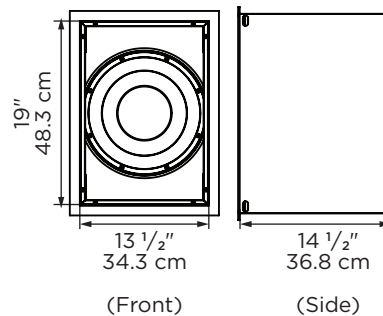

SILVER SUB IN-ROOM, IN-WALL, ON-WALL

SPECIFICATIONS

MATERIALS

Woofer count
Woofer size
Woofer type

IN-ROOM

1
12" (30 cm)
Ultra-low distortion
aluminum cone woofer

IN-WALL

1
12" (30 cm)
Ultra-low distortion
aluminum cone woofer

ON-WALL

1
12" (30 cm)
Ultra-low distortion
aluminum cone woofer

PERFORMANCE

Frequency response (+/- 3 dB)
F3 -3 dB
Sub amp type
Sub amp power

IN-ROOM

20 Hz - 200 Hz
20
Class A/B RackAmp
700W

IN-WALL

20 Hz - 200 Hz
20
Class D RackAmp
700W

ON-WALL

20 Hz - 200 Hz
20
Class D RackAmp
700W

DIMENSIONS

Cabinet specifications
(L x W x D)
Hole cutout
(L x W)
Frameless grill dimensions
(L x W)
NCB size
Product weight (each)
Shipping weight (each)

IN-ROOM

18 5/8" x 15 1/2" x 14 1/2"
(47.4 x 39.4 x 36.8 cm)
-
-
-
65 lb (29.5 kg)
70 lb (31.7 kg)

IN-WALL

19 x 13 1/2" x 14 1/2"
(48.3 x 34.3 x 36.8 cm)
19 1/8" x 13 5/8"
(48.6 x 34.6 cm)
20 7/16" x 14 15/16"
(52 x 38 cm)
V
60 lb (27.2 kg)
64 lb (29 kg)

ON-WALL

33 x 14 x 8"
(83.8 x 35.6 x 20.3 cm)
-
-
-
60 lb (27.2 kg)
65 lb (29.5 kg)

PRODUCT NUMBERS

Standalone sub (4-ohm woofer encl.)
1 Sub, 1 RackAmp 700 DSP (4-ohm woofer encl.)

IN-ROOM (painted)

25015-4000-4
[SSIR-BDL1](#)

IN-WALL (painted)

45915-1000-5
[IWS-BDL1](#)

ON-WALL (painted)

35015-4000-1
[OWS-BDL1](#)

PRODUCT NUMBERS

Standalone sub (8-ohm woofer encl.)
1 Sub, 1 RackAmp 700 DSP (4-ohm woofer encl.)

IN-ROOM (veneer)

25015-6000-4
SSIR-BDL2

IN-WALL (veneer)

-
-

ON-WALL (veneer)

-
-

Product page

triadspkrs.co/
silvsub

DIMENSIONS

IN-ROOM

IN-WALL

ON-WALL